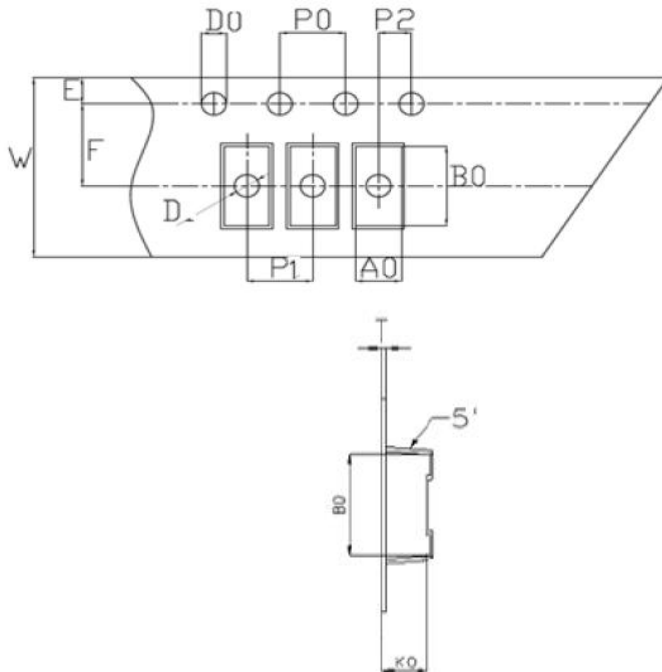

DB-S Packing information

B081, Rev. -

1. Finish Goods PKG photo

2. Packing method

Label

Reel

Label

Outer box

Fig.1- Reel pack for DB-S

Table 1. Packing information

Package version	Reel dimensions ϕ (mm)	Pcs/reel (pcs)	Per reel weight (Kg)	Reels Inner box	Inner box weight (Kg)	Inner box per outer box	Outer box weight (Kg)
DB-S	ϕ 330*21	1500	0.822	2	1.83	8	16

B081, Rev. -

3. Carrier tape dimensions

Symbol	DB-S
A0	8.80±0.15
B0	10.41±0.1
D0	1.5+0.10
D1	1.55±0.05
P0	4.0±0.1
P1	12.0±0.1
P2	2±0.1
E	1.75±0.1
K0	3.30±0.1
F	7.5±0.1
W	16±0.3
T	0.35±0.05
10P0	40.00±0.2
抗拉拉力	≥3KG

Fig 3. Carrier tape dimensions

5. Reel dimensions

Fig 4. Reel dimensions