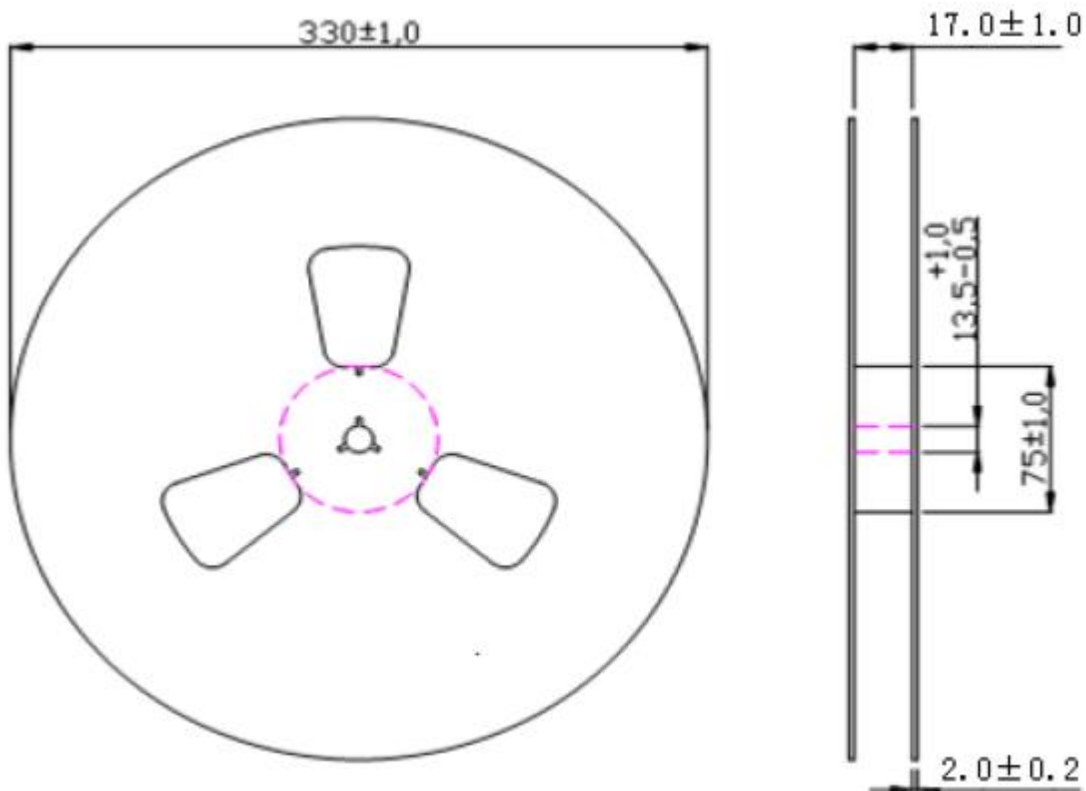

DB-S Packing information

B081, Rev. -

1. Finish Goods PKG photo

2. Packing method

Label

Reel

Label

Outer box

Fig.1- Reel pack for DB-S

Table 1. Packing information

Package version	Reel dimensions ϕ (mm)	Pcs/reel (pcs)	Per reel weight (Kg)	Reels Inner box	Inner box weight (Kg)	Inner box per outer box	Outer box weight (Kg)
DB-S	ϕ 330*21	1500	0.822	2	1.83	8	16

B081, Rev. -

3. Carrier tape dimensions

Symbol	DB-S
A0	8.80±0.15
B0	10.41±0.1
D0	1.5+0.10
D1	1.55±0.05
P0	4.0±0.1
P1	12.0±0.1
P2	2±0.1
E	1.75±0.1
K0	3.30±0.1
F	7.5±0.1
W	16±0.3
T	0.35±0.05
10P0	40.00±0.2
抗拉拉力	≥3KG

Fig 3. Carrier tape dimensions

5. Reel dimensions

Fig 4. Reel dimensions